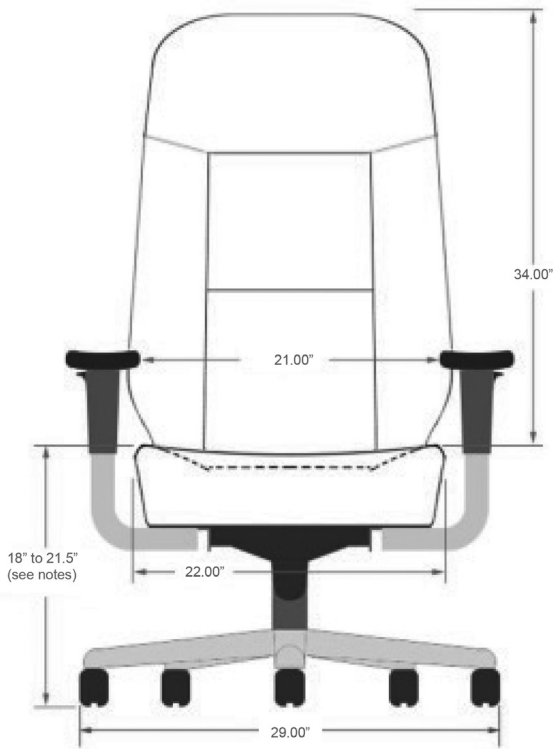

### FEATURES

- Black Premium Leather
- Adjustable Comfort Neckroll
- Heavy Duty Tilt-Up Armrests, Adjustable Angle
- Seat Cushion Depth Range: 19.5" - 22"
- Field Replaceable Cushion
- Independent Backrest Recline
- Heavy Duty Tilt Mechanism (See Back of Page for More Details)
- Adjustable Air Lumbar System
- Heavy Duty Gas Shock, Height Adjustable
- 5-Star Black Composite Base with Double Wheeled Casters

### USER RATINGS

- Weight Rating: 400 lbs.
- User Height: 5'9" - 6'8"
- Tested to **ANSI/BIFMA X5.11-2015** Large Occupant

## PRODUCT FEATURES

Notes:

Seat Cushion Depth:

Standard - 19.5" to 22"

Extended - 22" to 24.5"

Seat Cushion Height:

Regular Shock Option - Seat Cushion Height 18" to 21"

Short Shock Option - Seat Cushion Height 17" to 20"